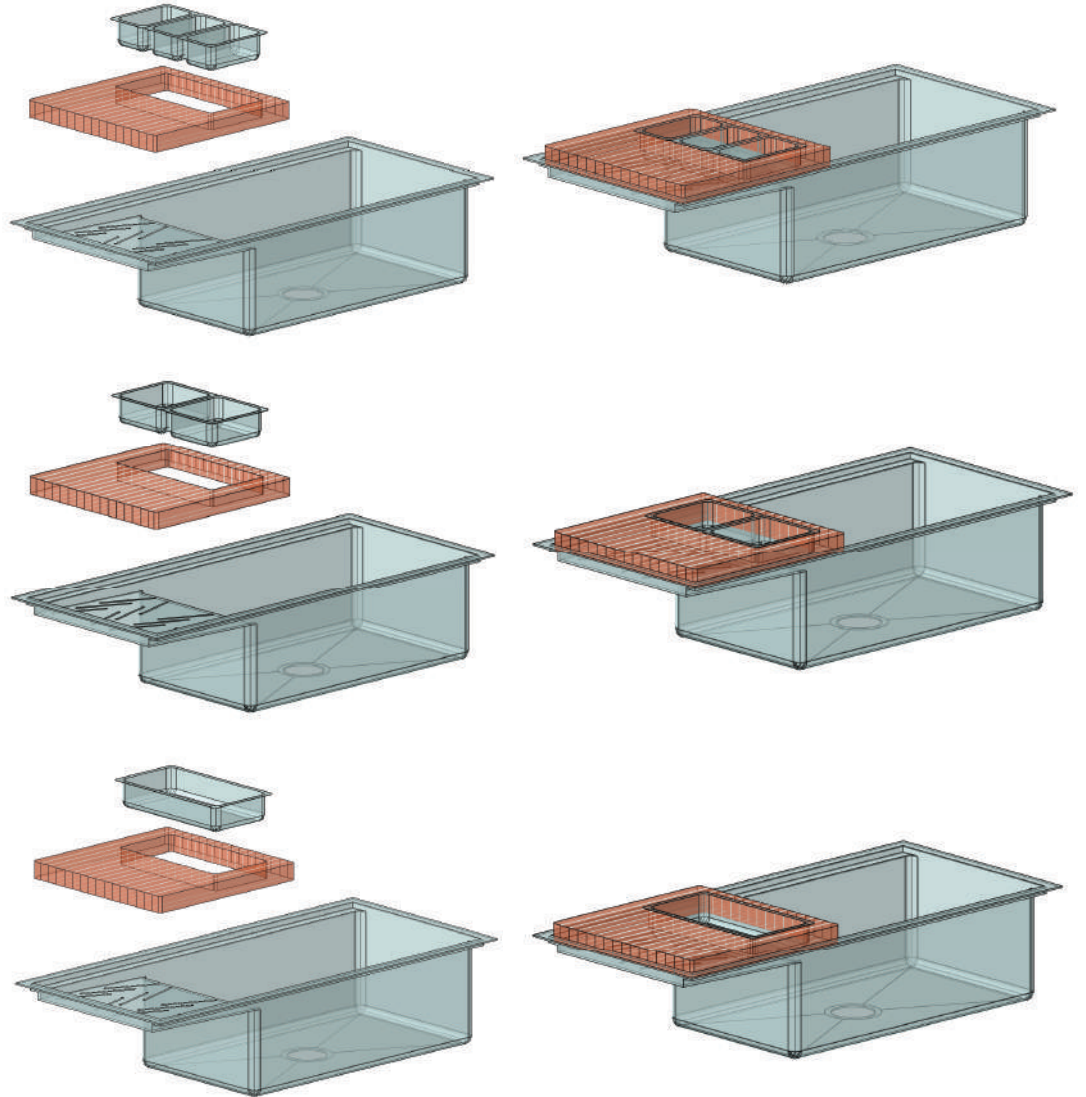

Performance Through Stainless!

© 2015 ALL RIGHTS RESERVED

_16GA. S/S UNDERMOUNT SINK / DRAINBOARD

Standard Drain

Butcher block w/(3) pan insert

Butcher block w/(2) pan insert

Sink Grate

Dish rack

Performance Through Stainless!

© 2015 ALL RIGHTS RESERVED

_16GA. S/S UNDERMOUNT SINK / DRAINBOARD

SPECIFICATIONS

Type : Kitchen Pro-Series
 Bowls : Single Bowl
 Mounting : Undermount
 Material : Stainless Steel
 Color : Polished Satin #4 Finish
 Gauge : 16
 ADA Compliant : No
 Custom sizes available