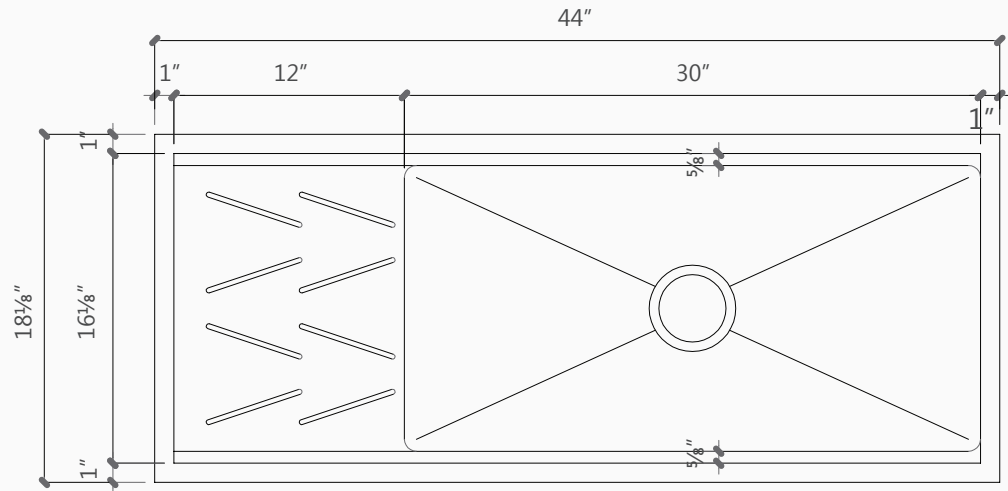

SPECIFICATIONS

Type : Kitchen Pro-Series
 Bowls : Single Bowl
 Mounting : Undermount
 Material : Stainless Steel
 Color : Polished Satin #4 Finish
 Gauge : 16
 ADA Compliant : No
 Custom sizes available