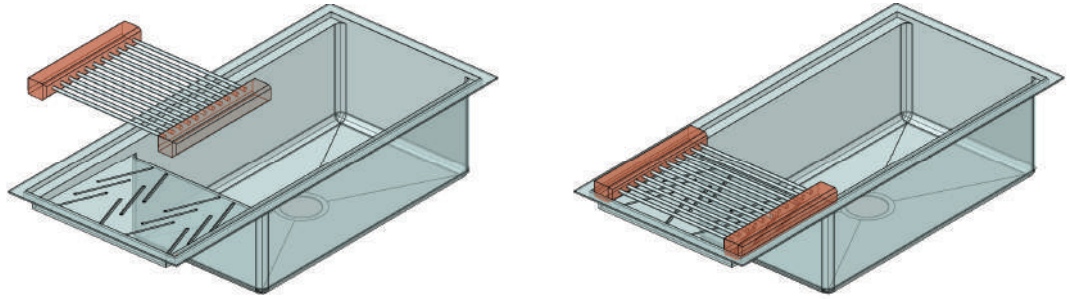

Performance Through Stainless!

© 2015 ALL RIGHTS RESERVED

_16GA. S/S UNDERMOUNT SINK / DRAINBOARD

SPECIFICATIONS

Type : Kitchen Pro-Series
 Bowls : Single Bowl
 Mounting : Undermount
 Material : Stainless Steel
 Color : Polished Satin #4 Finish
 Gauge : 16
 ADA Compliant : No
 Custom sizes available