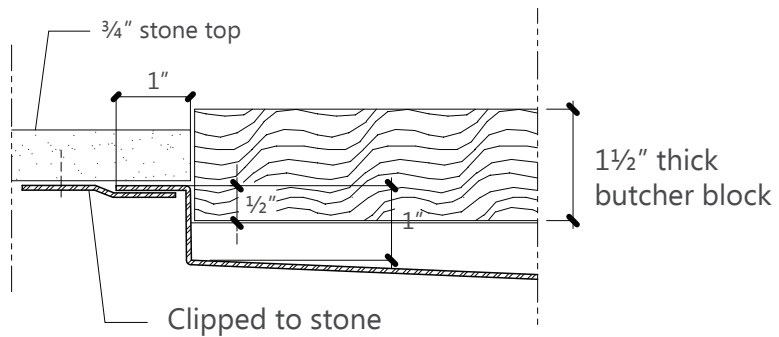

Performance Through Stainless!

© 2015 ALL RIGHTS RESERVED

_16GA. S/S UNDERMOUNT SINK / DRAINBOARD

SPECIFICATIONS

Type : Kitchen Pro-Series
Bowls : Single Bowl
Mounting : Undermount
Material : Stainless Steel
Color : Polished Satin #4 Finish
Gauge : 16
ADA Compliant : No
Custom sizes available