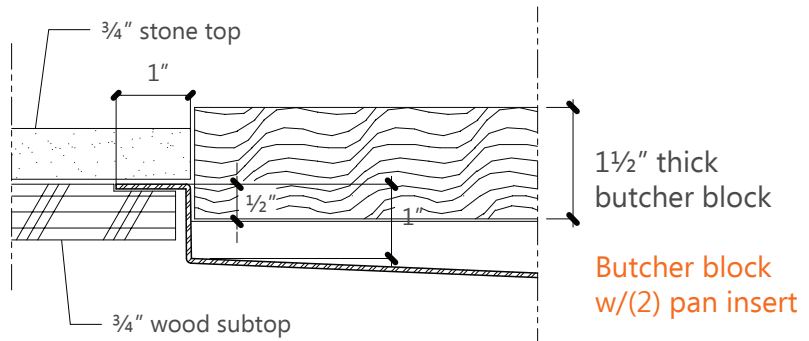

Performance Through Stainless!

© 2015 ALL RIGHTS RESERVED

_16GA. S/S UNDERMOUNT SINK / DRAINBOARD

SPECIFICATIONS

Type : Kitchen Pro-Series
Bowls : Single Bowl
Mounting : Undermount
Material : Stainless Steel
Color : Polished Satin #4 Finish
Gauge : 16
ADA Compliant : No
Custom sizes available