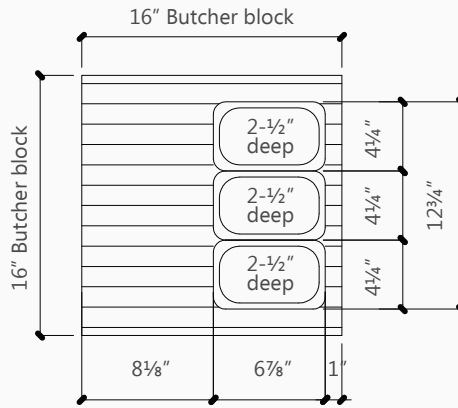

Performance Through Stainless!

© 2015 ALL RIGHTS RESERVED

_16GA. S/S UNDERMOUNT SINK / DRAINBOARD

Standard Drain

Butcher block w/(3) pan insert

Butcher block w/(2) pan insert

Sink Grate

Dish rack