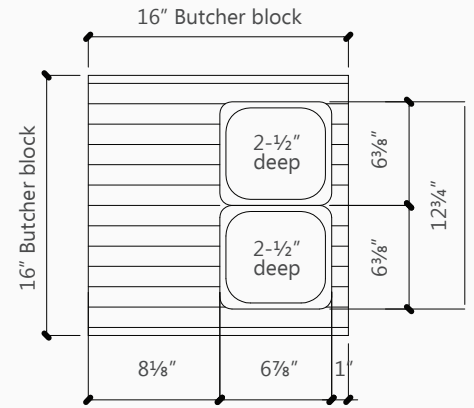

Performance Through Stainless!

© 2015 ALL RIGHTS RESERVED

_16GA. S/S UNDERMOUNT SINK / DRAINBOARD

Standard Drain

Butcher block w/(3) pan insert

Butcher block w/(2) pan insert

Sink Grate

Dish rack