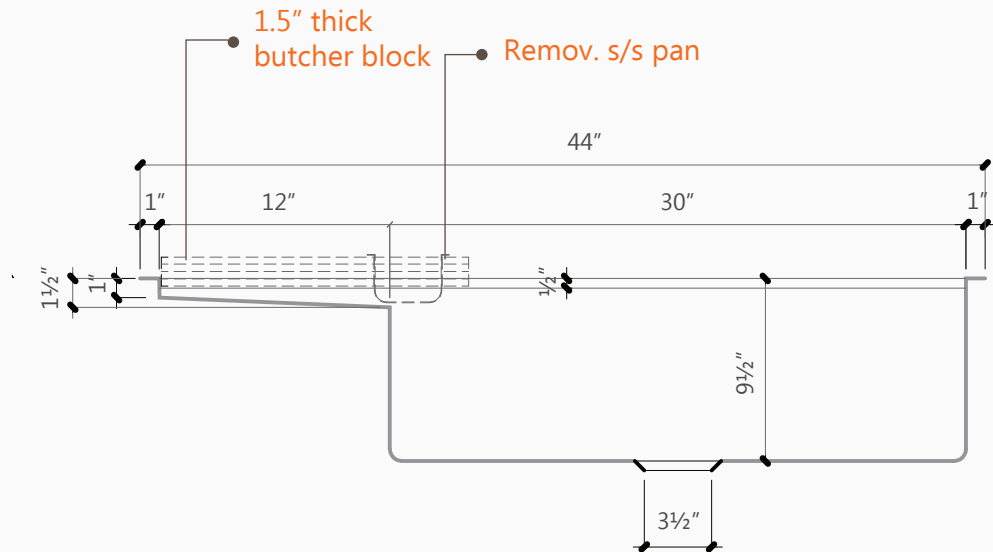

SPECIFICATIONS

Type : Kitchen Pro-Series
 Bowls : Single Bowl
 Mounting : Undermount
 Material : Stainless Steel
 Color : Polished Satin #4 Finish
 Gauge : 16
 ADA Compliant : No
 Custom sizes available