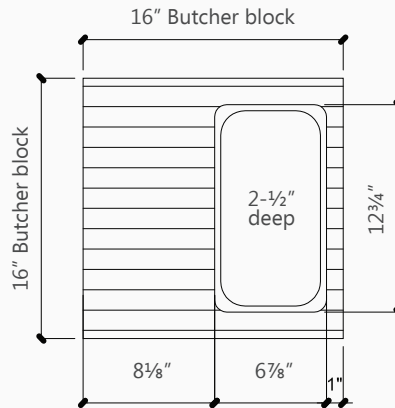

Performance Through Stainless!

© 2015 ALL RIGHTS RESERVED

_16GA. S/S UNDERMOUNT SINK / DRAINBOARD

Standard Drain

Butcher block w/(3) pan insert

Butcher block w/(2) pan insert

Sink Grate

Dish rack