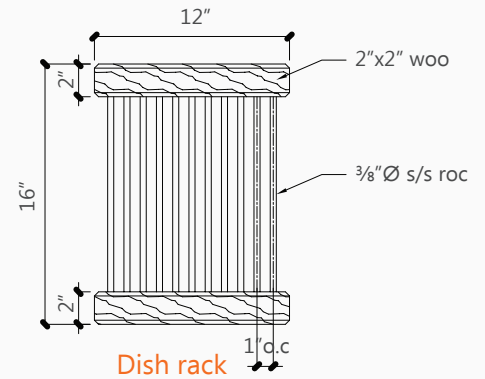

Performance Through Stainless!

© 2015 ALL RIGHTS RESERVED

_16GA. S/S UNDERMOUNT SINK / DRAINBOARD

Standard Drain

Butcher block w/(3) pan insert

Butcher block w/(2) pan insert

Sink Grate

Dish rack