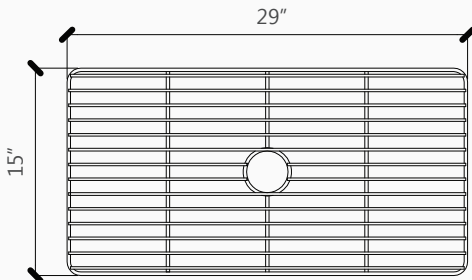

Performance Through Stainless!

© 2015 ALL RIGHTS RESERVED

_16GA. S/S UNDERMOUNT SINK / DRAINBOARD

Standard Drain

Butcher block w/(3) pan insert

Butcher block w/(2) pan insert

Sink Grate

Dish rack