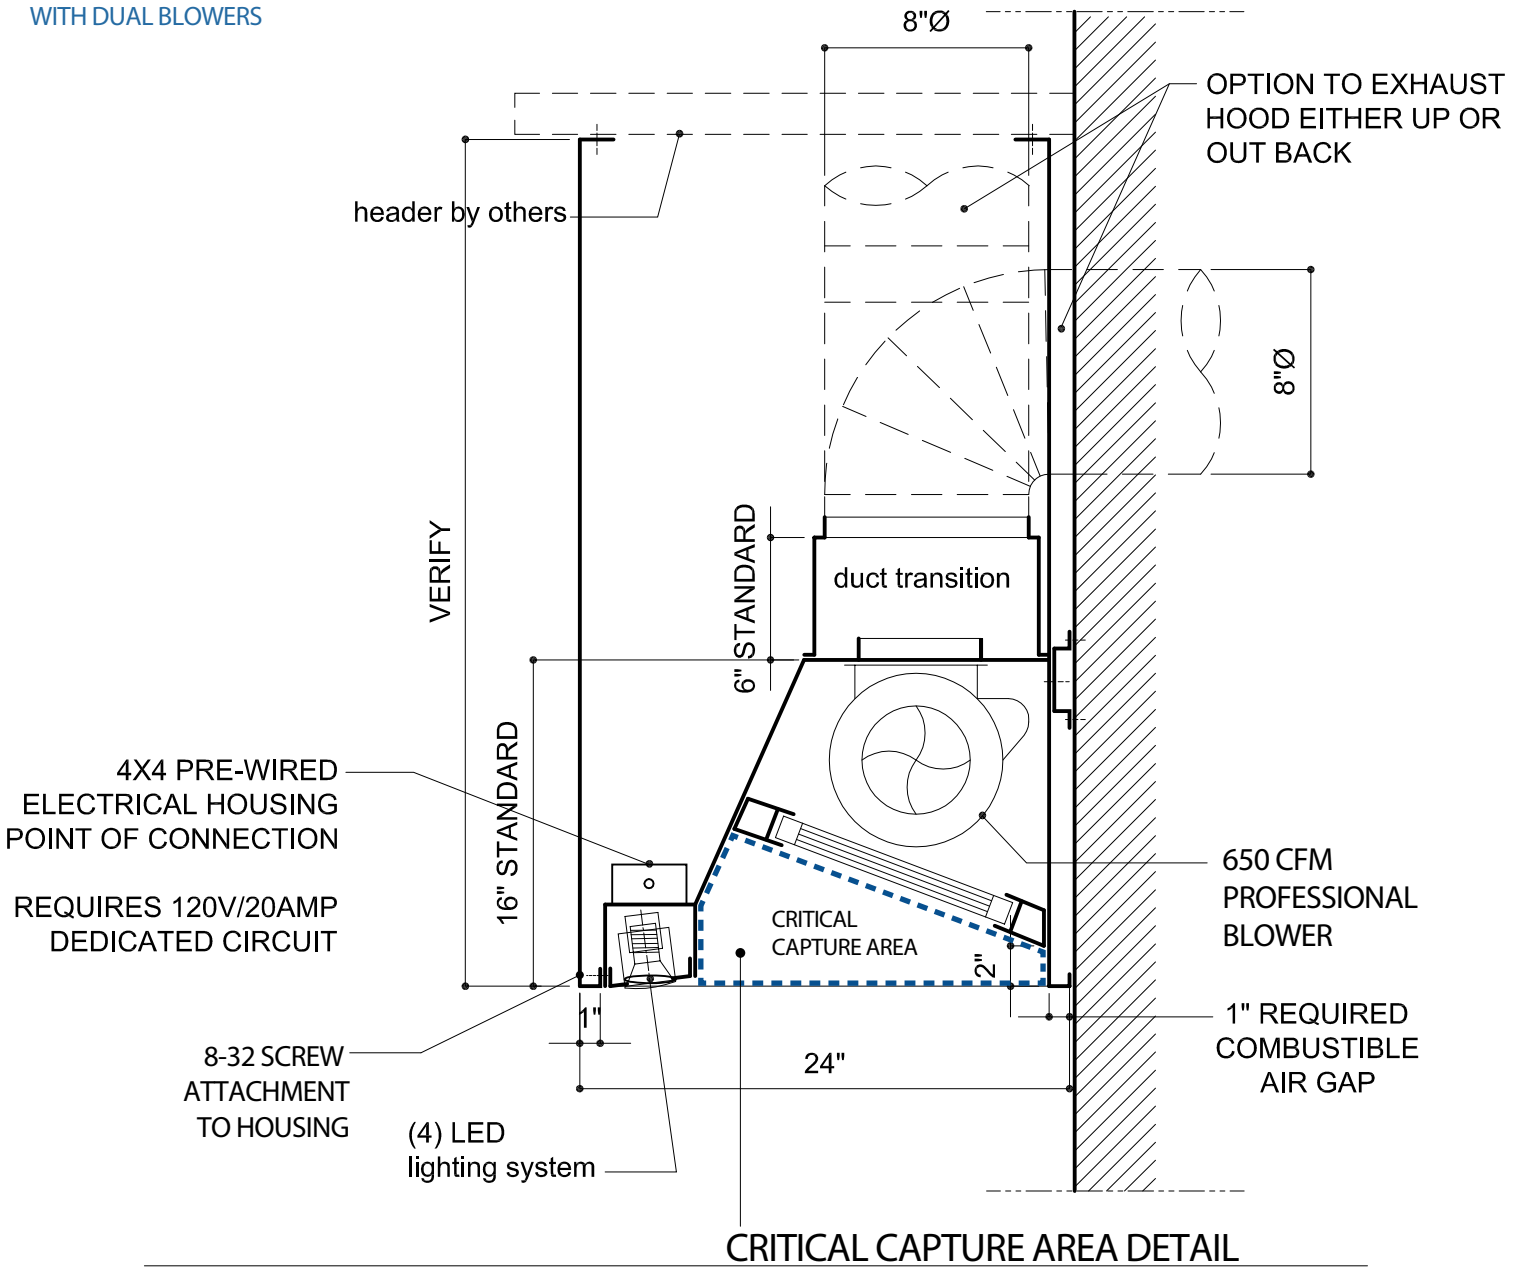

WITH DUAL BLOWERS

TYPICAL SECTION

JETTAIRE TECHNOLOGY USES A FLAME GARD TYPE III SS PROFESSIONAL BAFFLE FILTER THAT MINIMIZES GREASE BUILD UP IN THE EXTRACTION PATH. INSURING A CONSTANCY OF AIR FLOW NEVER BEFORE ACHIEVABLE WITH MESH-TYPE FILTERS.