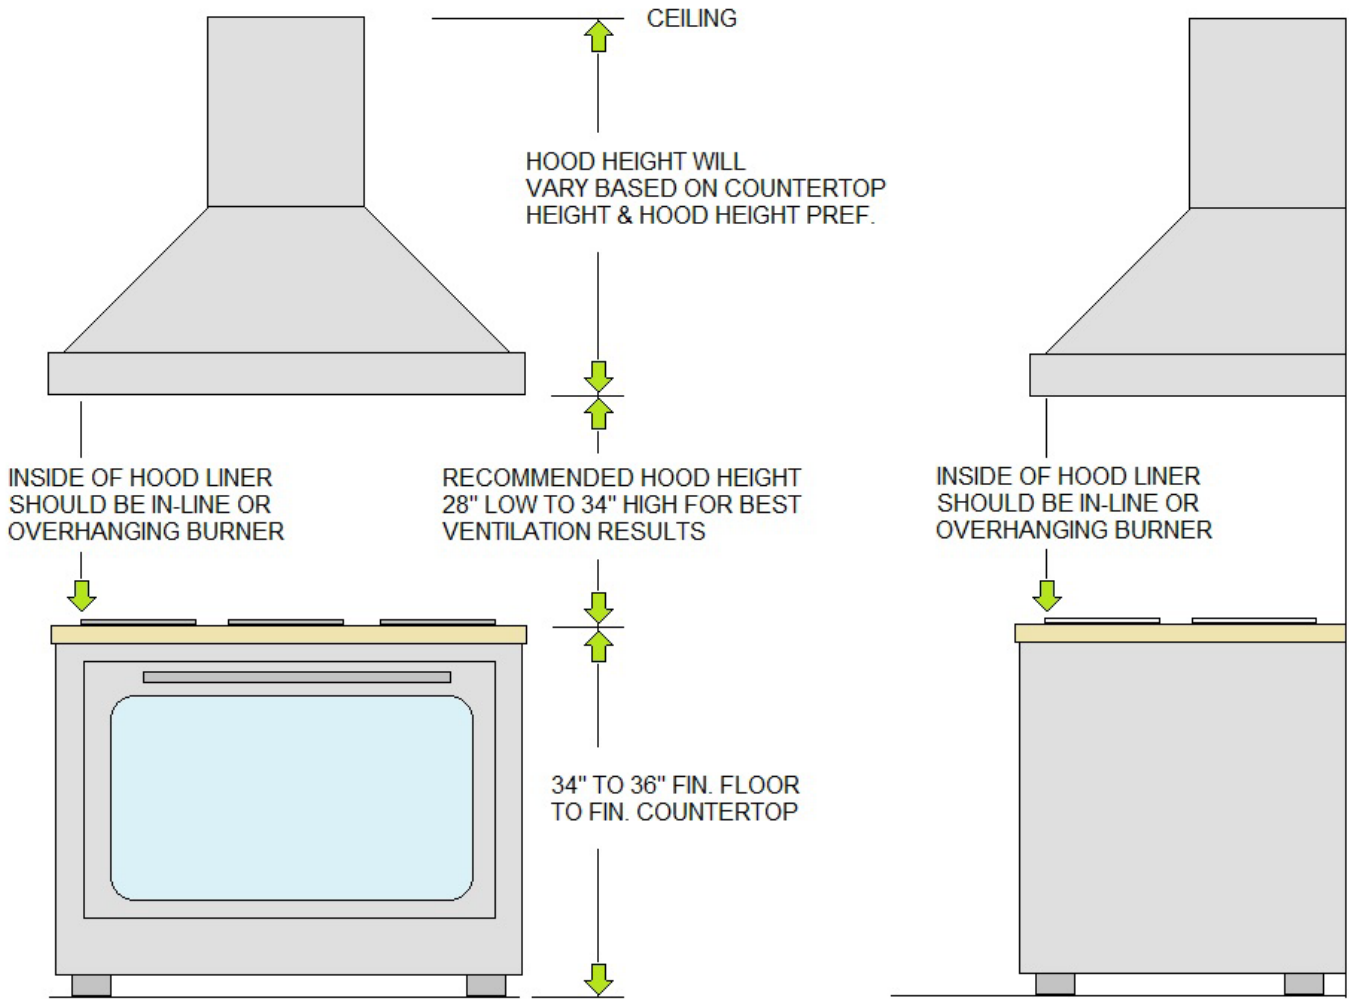

Performance Through Stainless!

43 South Linden Ave South San Francisco CA 94080 Ph (650) 589-4231 Fax (650) 589-3981 www.berlinusa.com

Made in the US since 1941

RANGE HOOD

WITH DUAL BLOWERS

Performance Through Stainless!