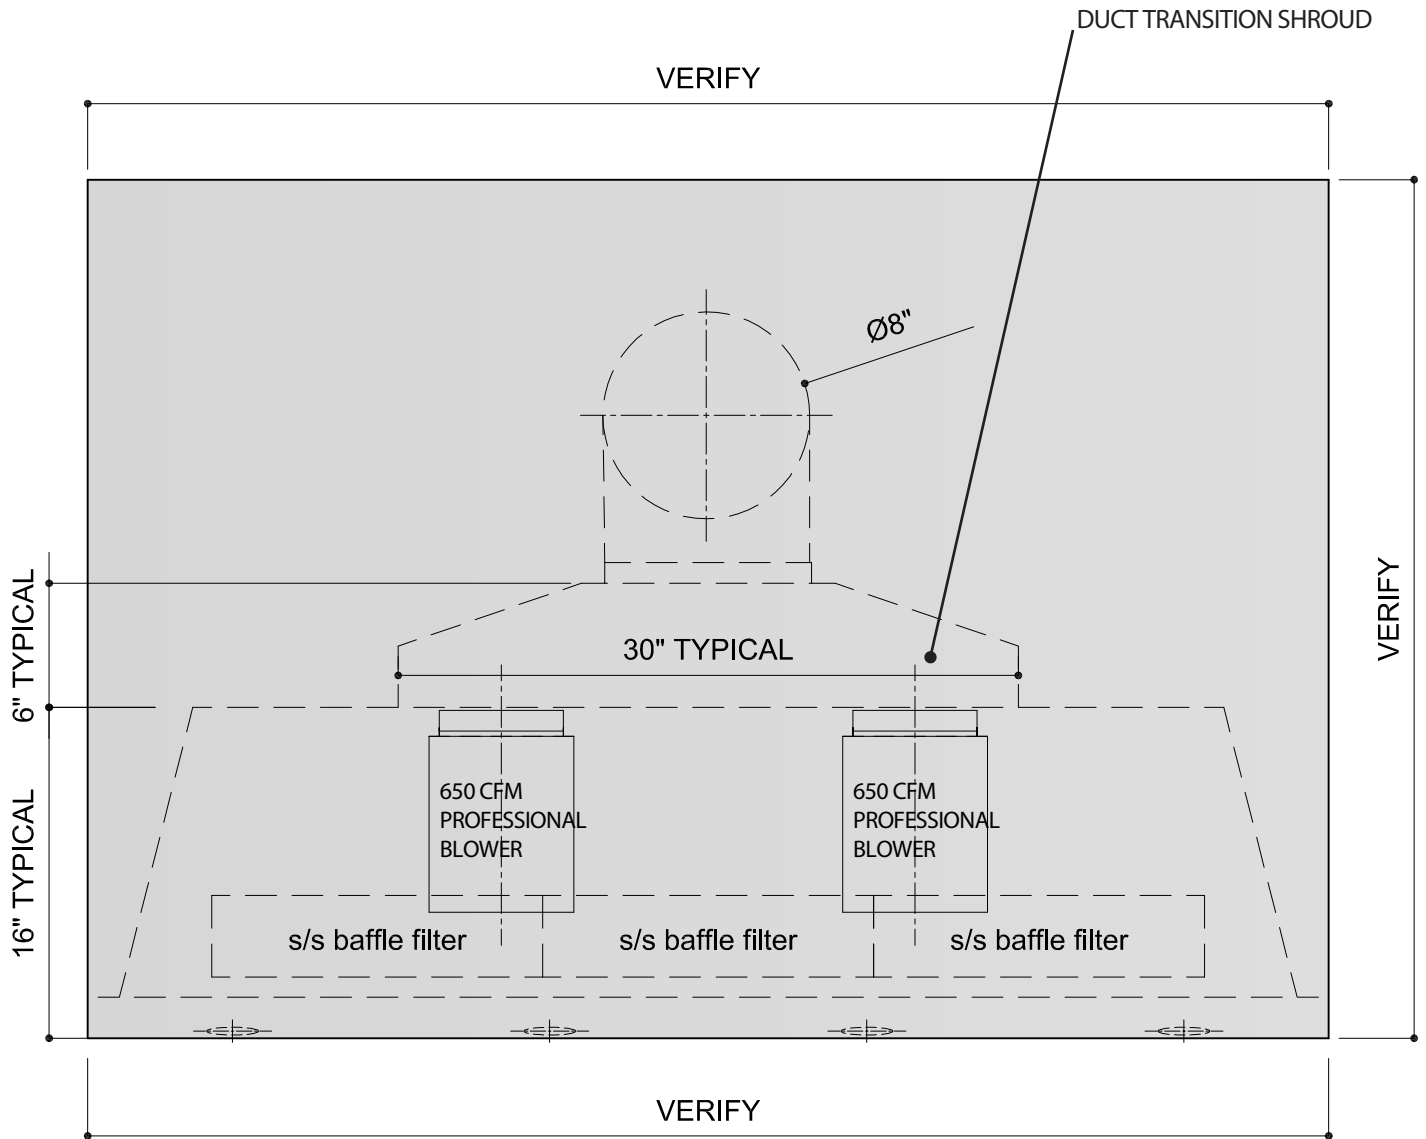

Performance Through Stainless!

43 South Linden Ave South San Francisco CA 94080 Ph (650) 589-4231 Fax (650) 589-3981 www.berlinusa.com

Made in the US since 1941

RANGE HOOD

WITH DUAL BLOWERS

TYPICAL ELEVATION