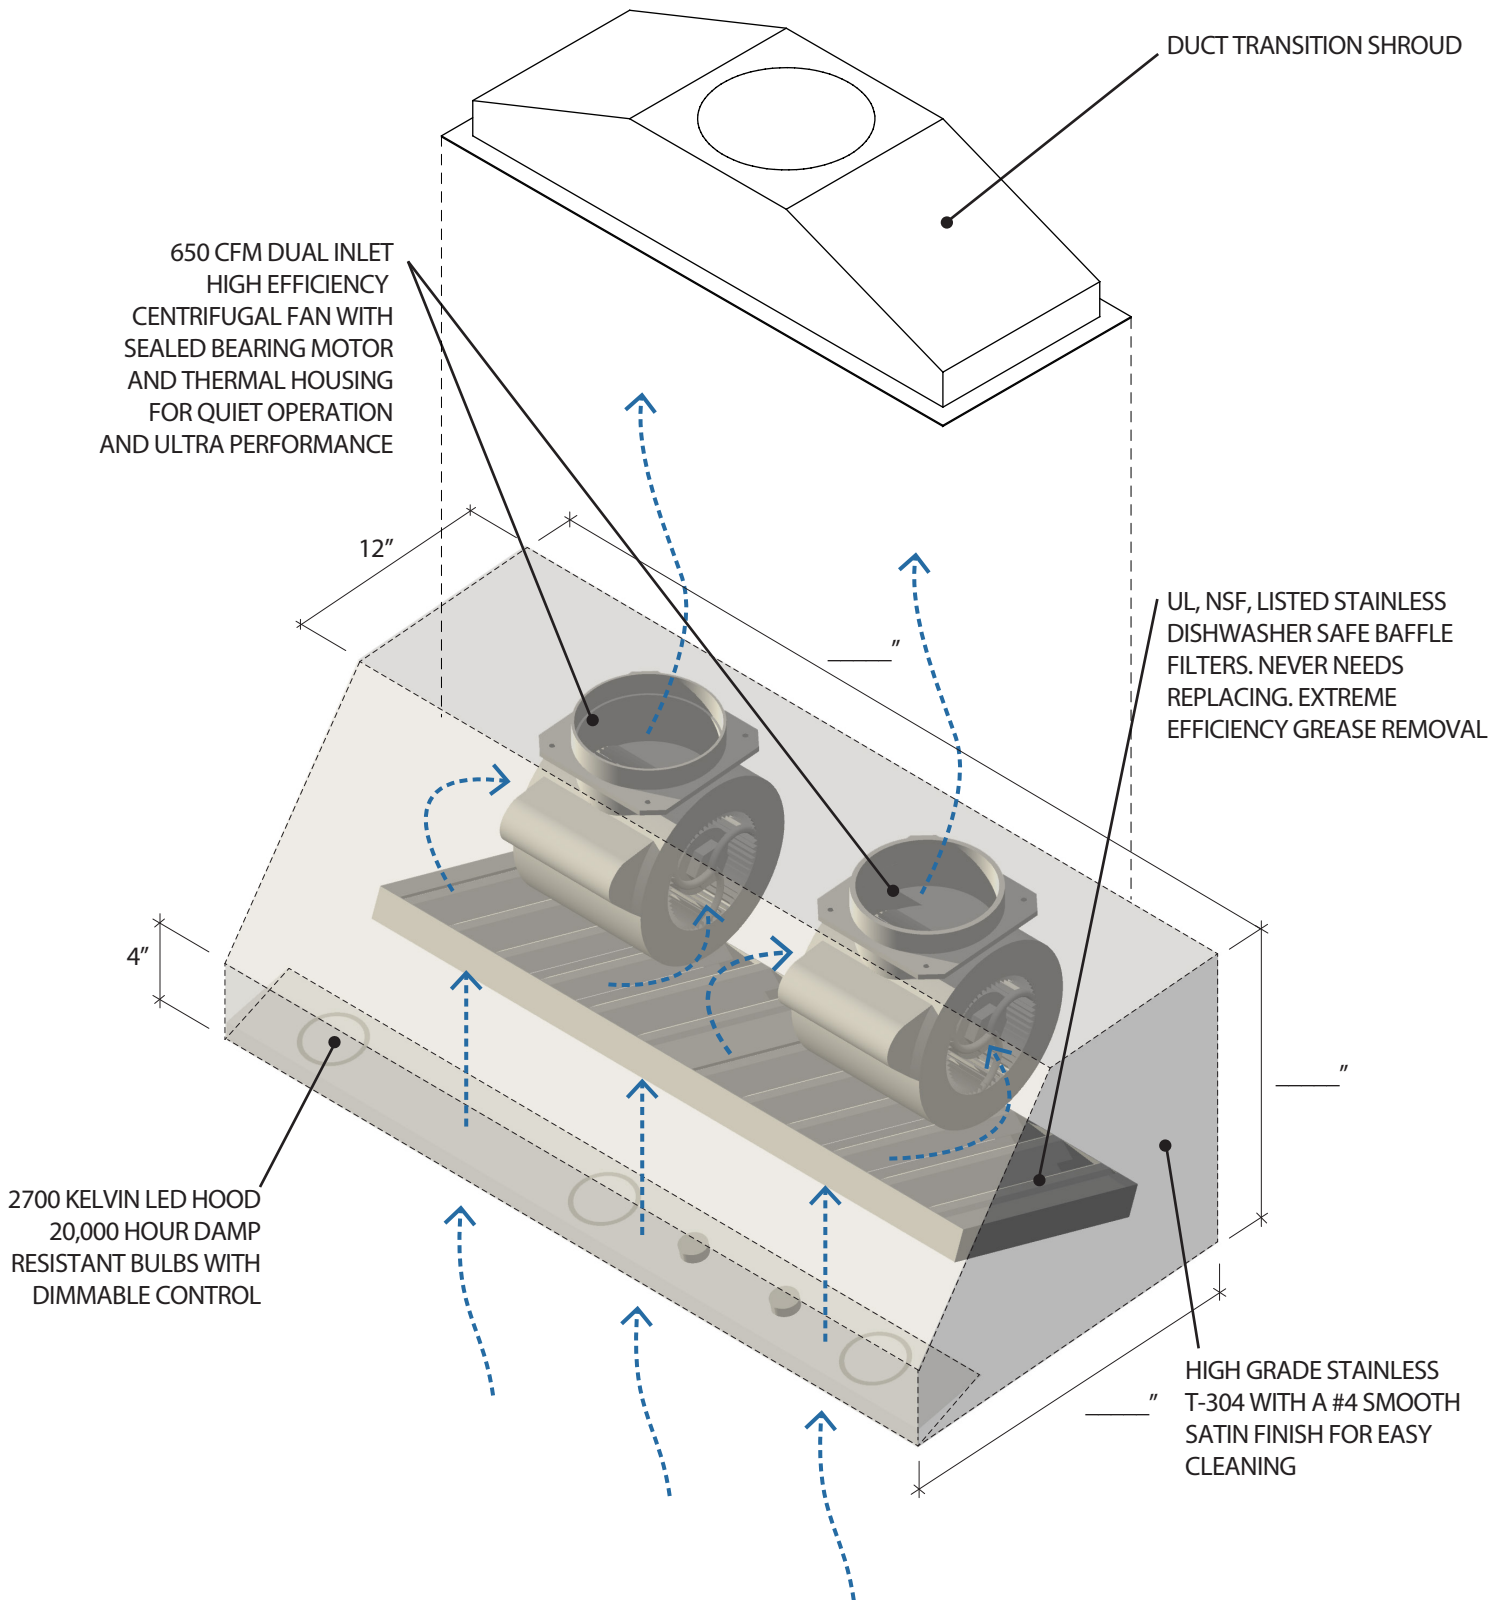

Made in the US since 1941

RANGE HOOD LINER

WITH DUAL BLOWERS

Performance Through Stainless!

43 South Linden Ave South San Francisco CA 94080 Ph (650) 589-4231 Fax (650) 589-3981 www.berlinusa.com