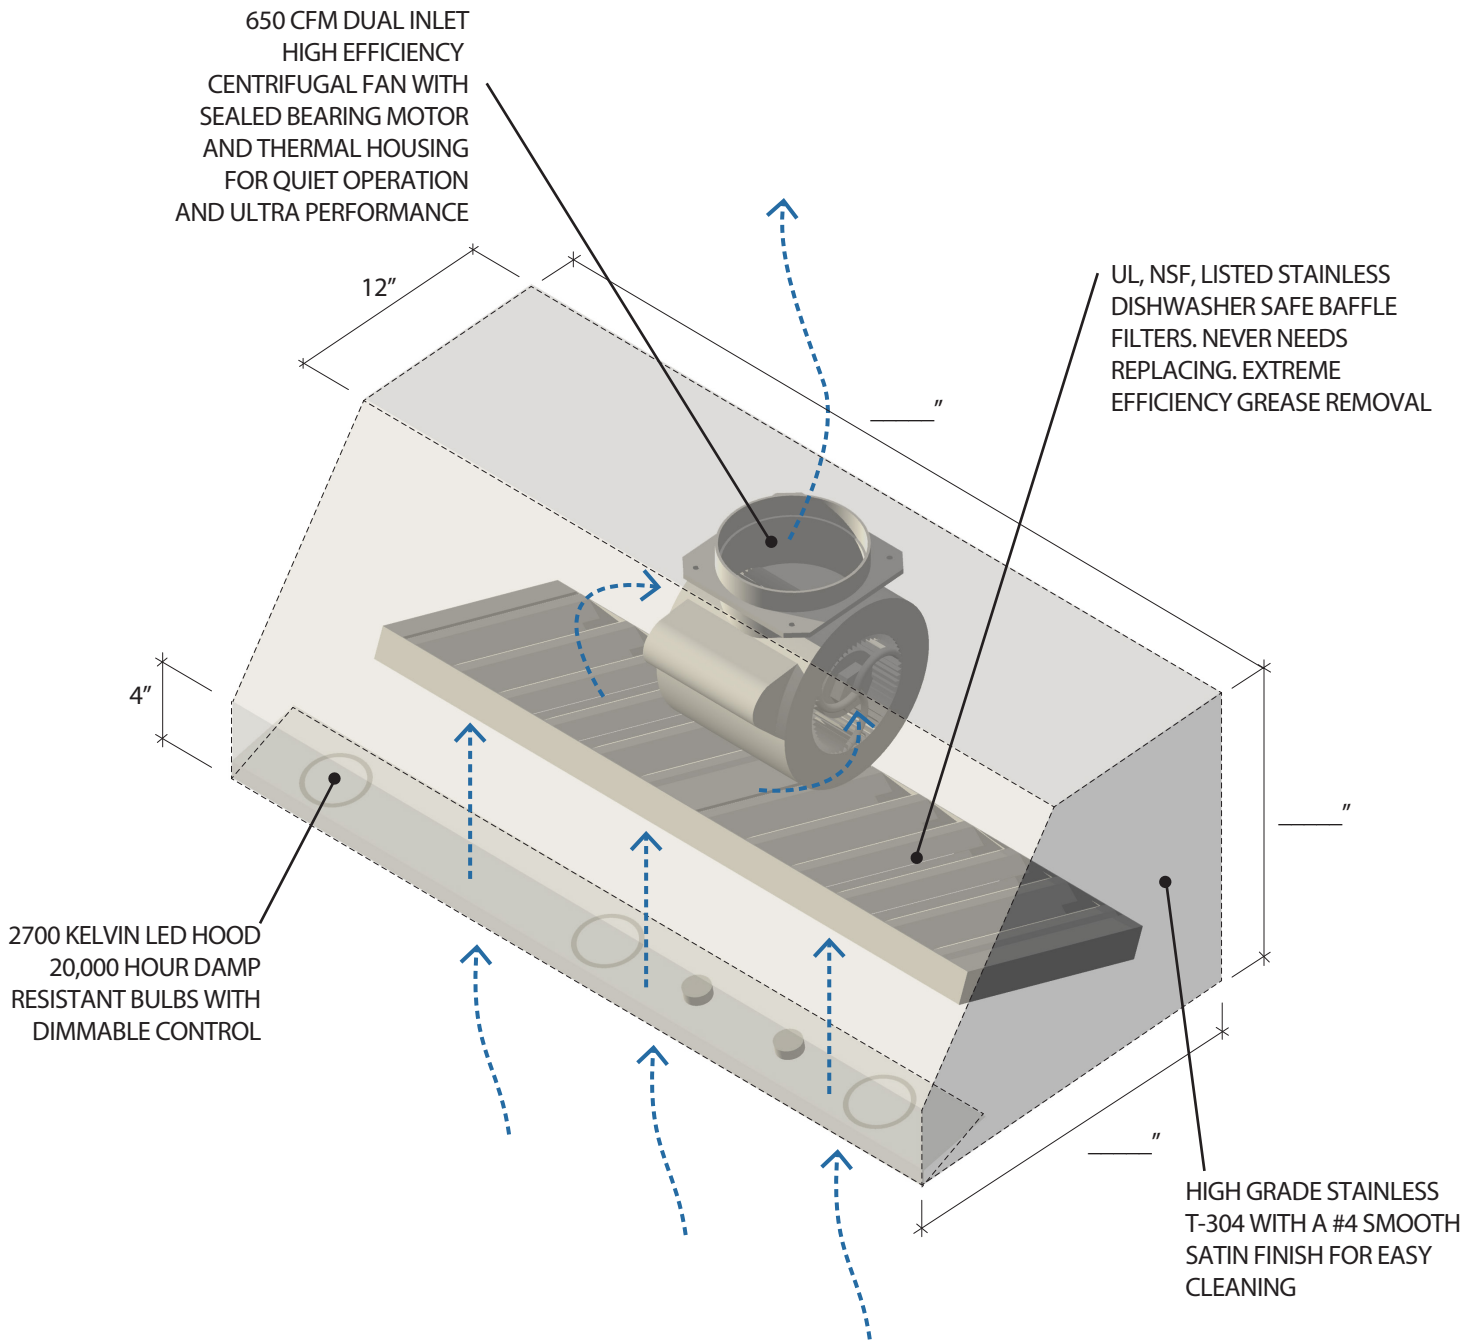

Made in the US since 1941

RANGE HOOD LINER

WITH SINGLE BLOWER

Performance Through Stainless!

43 South Linden Ave South San Francisco CA 94080 Ph (650) 589-4231 Fax (650) 589-3981 www.berlinusa.com