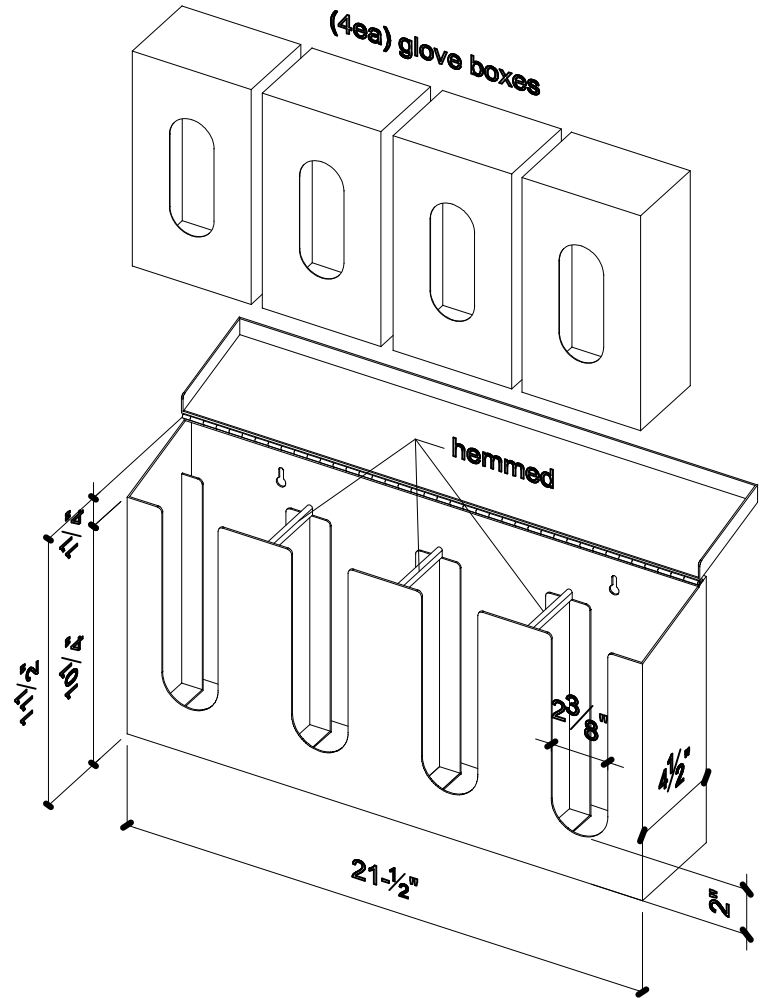

# CLEAN ROOM GLOVE DISPENSER

DWG #05392

USE FOR ARCHITECT / ENGINEER / CONTRACTOR APPROVAL

Job name \_\_\_\_\_

Date \_\_\_\_\_ QTY \_\_\_\_\_ Contractor \_\_\_\_\_

Model No. \_\_\_\_\_ Customer \_\_\_\_\_ Architect/Engineer \_\_\_\_\_