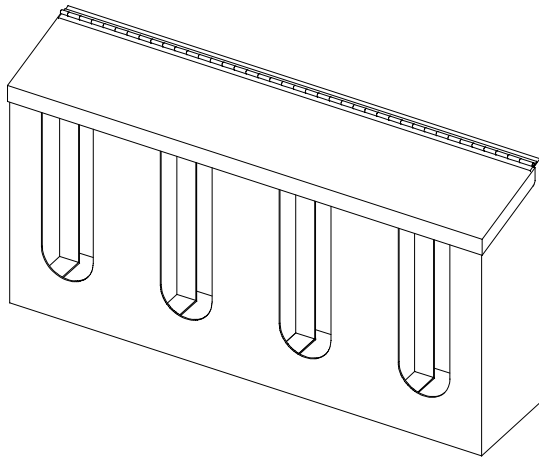

# CLEAN ROOM GLOVE DISPENSER

DWG #05392

USE FOR ARCHITECT / ENGINEER / CONTRACTOR APPROVAL

Job name \_\_\_\_\_

Date \_\_\_\_\_ QTY \_\_\_\_\_ Contractor \_\_\_\_\_

Model No. \_\_\_\_\_ Customer \_\_\_\_\_ Architect/Engineer \_\_\_\_\_