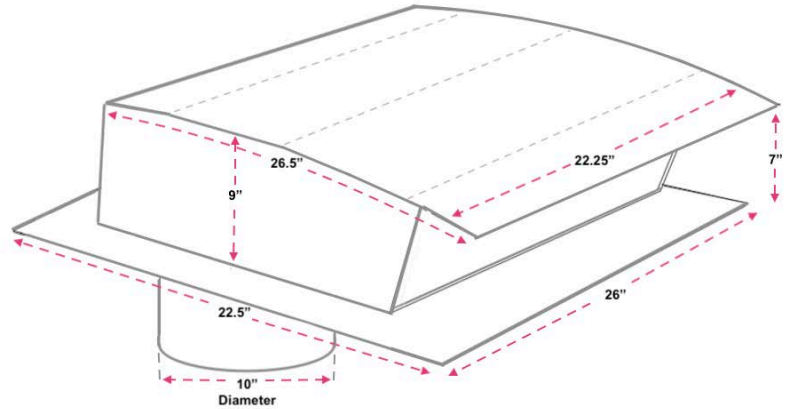

Modern Aire Ventilating Professional Remote Blower

Specifications

Model	Volts	Amps	CFM	Duct Size
EM1400	120	3.3	1400	10"

Supremely Powerful

True 1400cfm power rated. (Factory Tested)

Exceptionally Energy Efficient