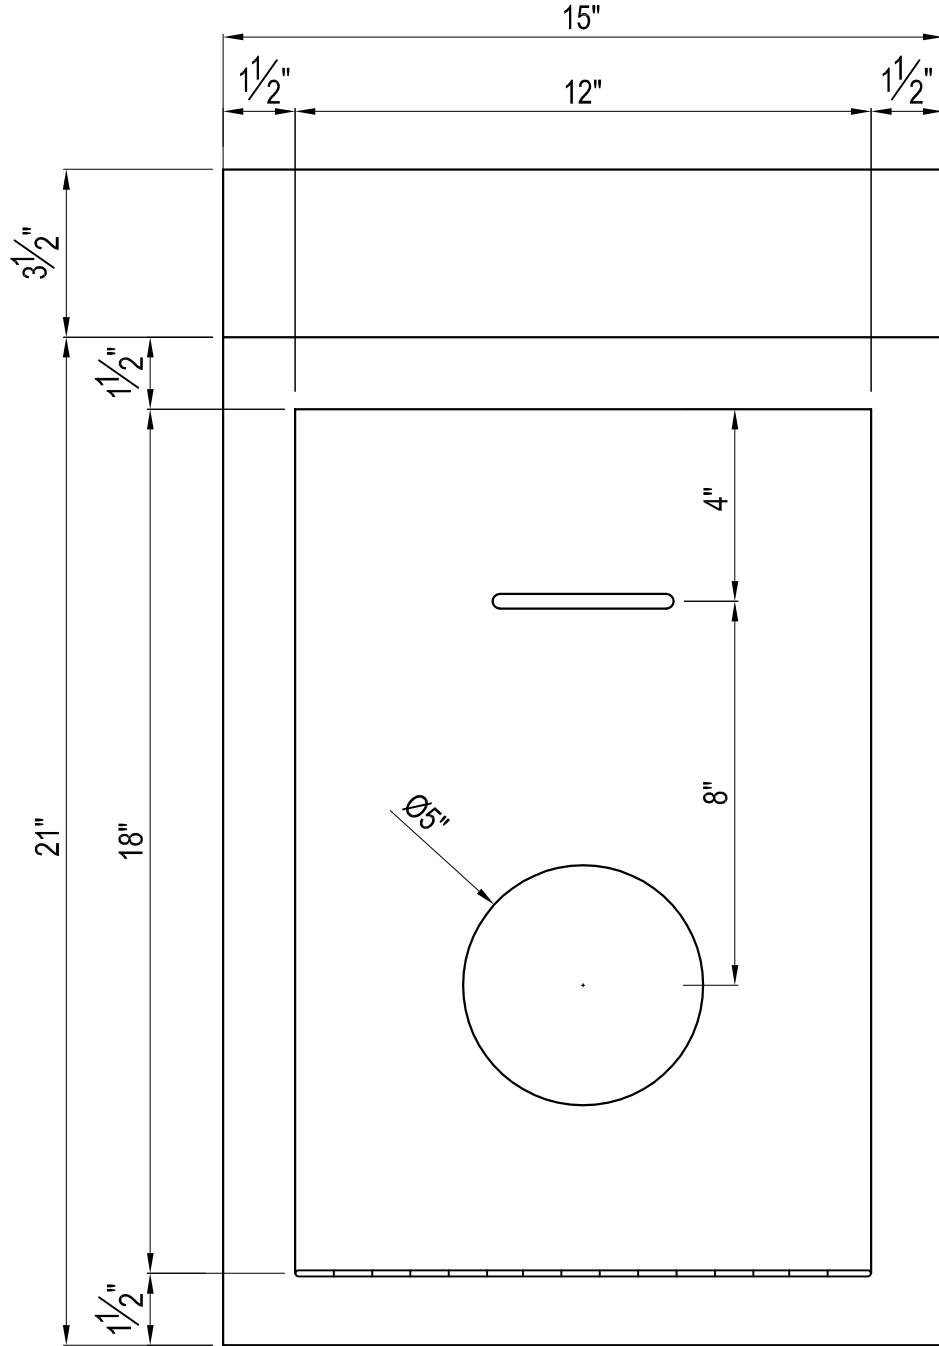

# CLEAN ROOM S/S WALL-MOUNT DISPENSER

MODEL: EGH-43WM

**FRONT VIEW**

SCALE: 3"=1'-0"

USE FOR ARCHITECT / ENGINEER / CONTRACTOR APPROVAL

Job name \_\_\_\_\_

Date \_\_\_\_\_ QTY \_\_\_\_\_ Contractor \_\_\_\_\_