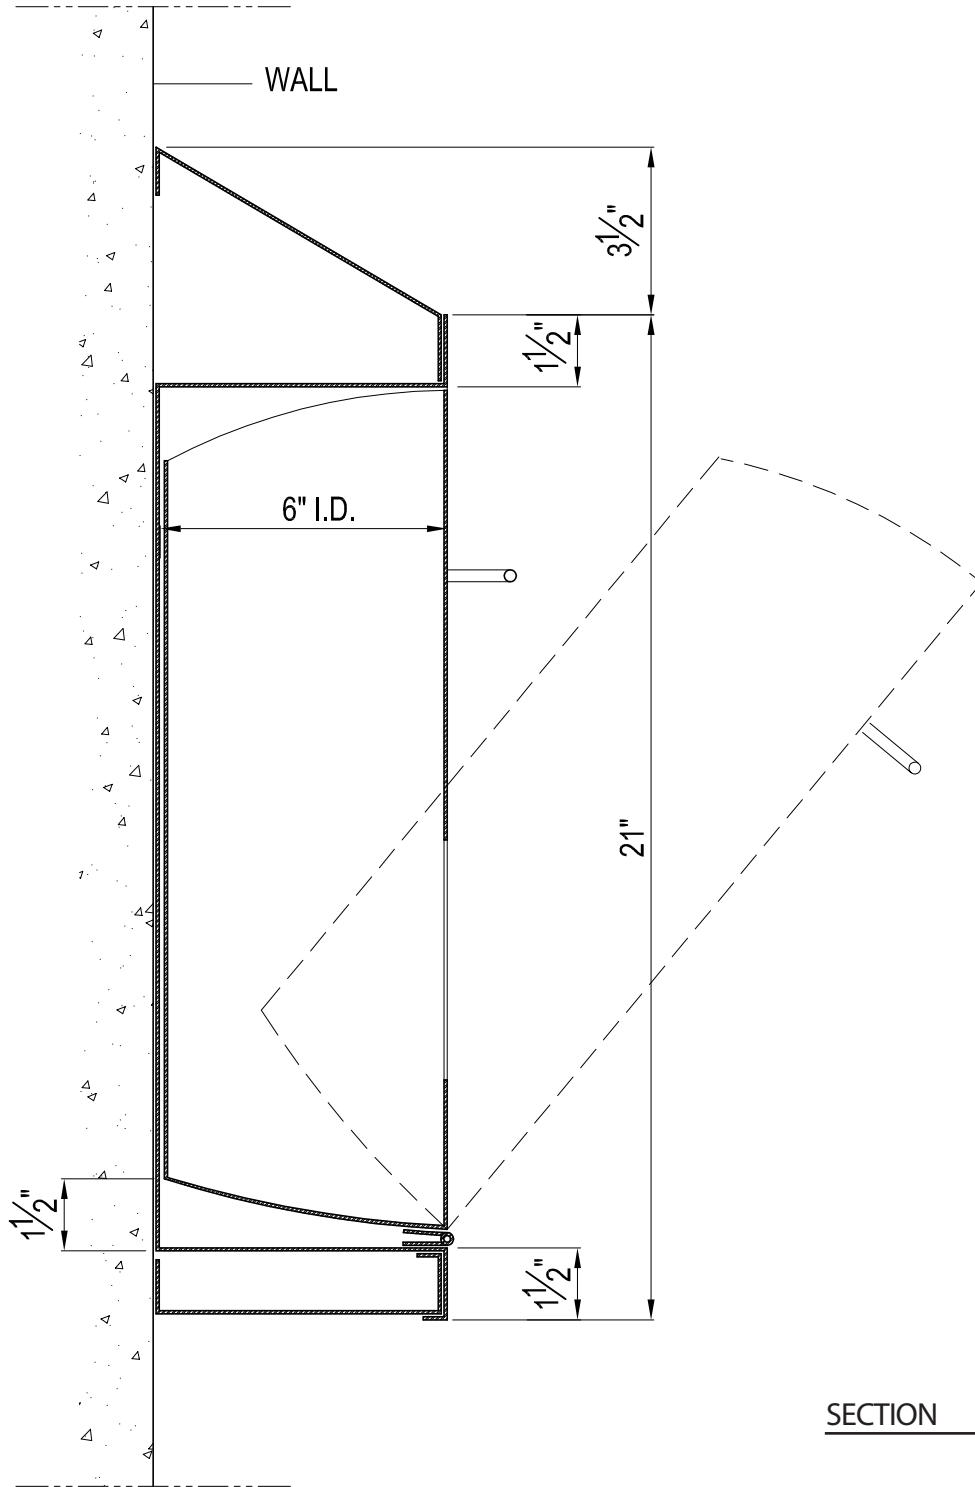

Made in the US since 1941

CLEAN ROOM S/S WALL-MOUNT DISPENSER

MODEL: EGH-43WM

USE FOR ARCHITECT / ENGINEER / CONTRACTOR APPROVAL

Job name _____

Date _____ QTY _____ Contractor _____

Model No. _____ Customer _____ Architect/Engineer _____

Performance Through Stainless!

43 South Linden Ave South San Francisco CA 94080 Ph (650) 589-4231 Fax (650) 589-3981 www.berlinusa.com