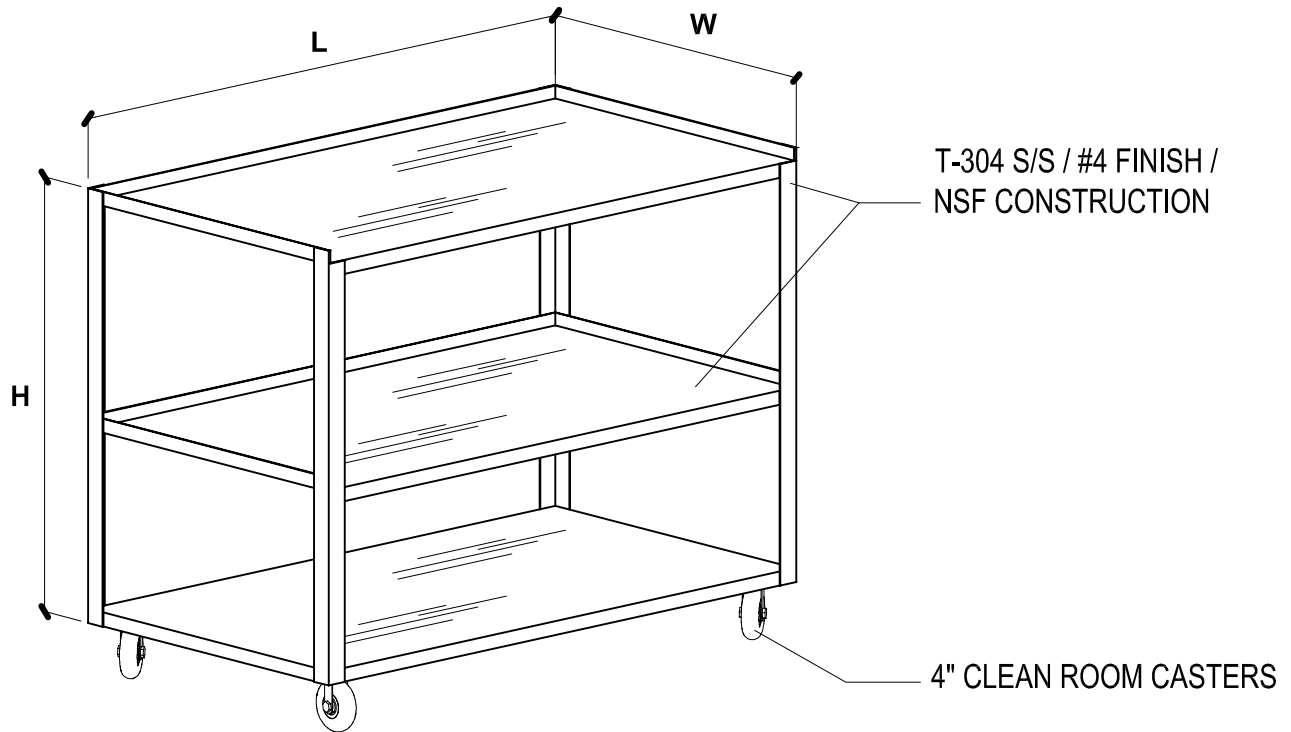

S/S MOBILE UTILITY CARTS "MUC SERIES" / 4" CASTERS

MODEL	(H) HEIGHT	(W) WIDTH	(L) LENGTH	PRICE
MUC-340	35"	18"	30"	542.00
MUC-342	35"	24"	30"	588.00
MUC-342	35"	30"	30"	629.00
MUC-343	35"	18"	36"	608.00
MUC-344	35"	24"	36"	661.00
MUC-345	35"	30"	36"	708.00
MUC-346	35"	18"	42"	628.00
MUC-347	35"	24"	42"	685.00
MUC-348	35"	30"	42"	748.00