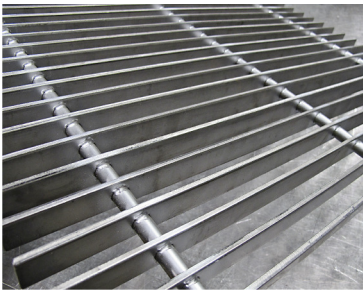

BERLIN FLOOR TROUGH / GRATE

FOOD & LAB EQUIPMENT CO.
Performance through stainless!

Performance Through Stainless!

877-499-4231

43 SOUTH LINDEN AVE. SOUTH SAN FRANCISCO, CA 94080 PH (650) 589-4231 FAX (650) 589-3981 WWW.BERLINUSA.COM

SAMPLE PHOTO S/S GRATE

MADE IN
THE U.S.A.
CERTIFIED
TO ANSI

USE FOR ARCHITECT / ENGINEER / CONTRACTOR APPROVAL

JOB NAME _____ DATE _____

MODEL No. _____ QTY _____

CUSTOMER _____

CONTRACTOR _____

ARCHITECT / ENGINEER _____