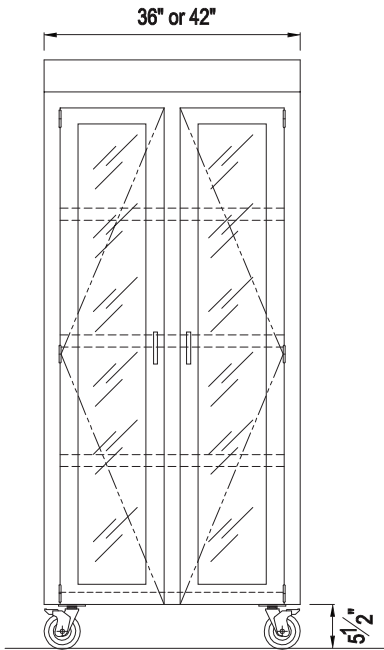

Made in the US since 1941

STAINLESS CLEAN ROOM CABINETS

Model: CRSC-1-SERIES

T-304 N.S.F.
CONSTRUCTION

SECTION

ELEVATION

MODEL #	DIMENSIONS	PRICE
CRSC-1A	48"x24"x72" TALL	\$5,850
CRSC-1B	42"x24"x72" TALL	\$5,250
CRSC-1C	36"x24"x72" TALL	\$4,650
CRSC-1D	32"x24"x72" TALL	\$4,250

MODEL #	DIMENSIONS	PRICE
CRSC-1E	48"x24"x84" TALL	\$6,578
CRSC-1F	42"x24"x84" TALL	\$5,888
CRSC-1G	36"x24"x84" TALL	\$5,198
CRSC-1H	32"x24"x84" TALL	\$4,738

USE FOR ARCHITECT / ENGINEER / CONTRACTOR APPROVAL