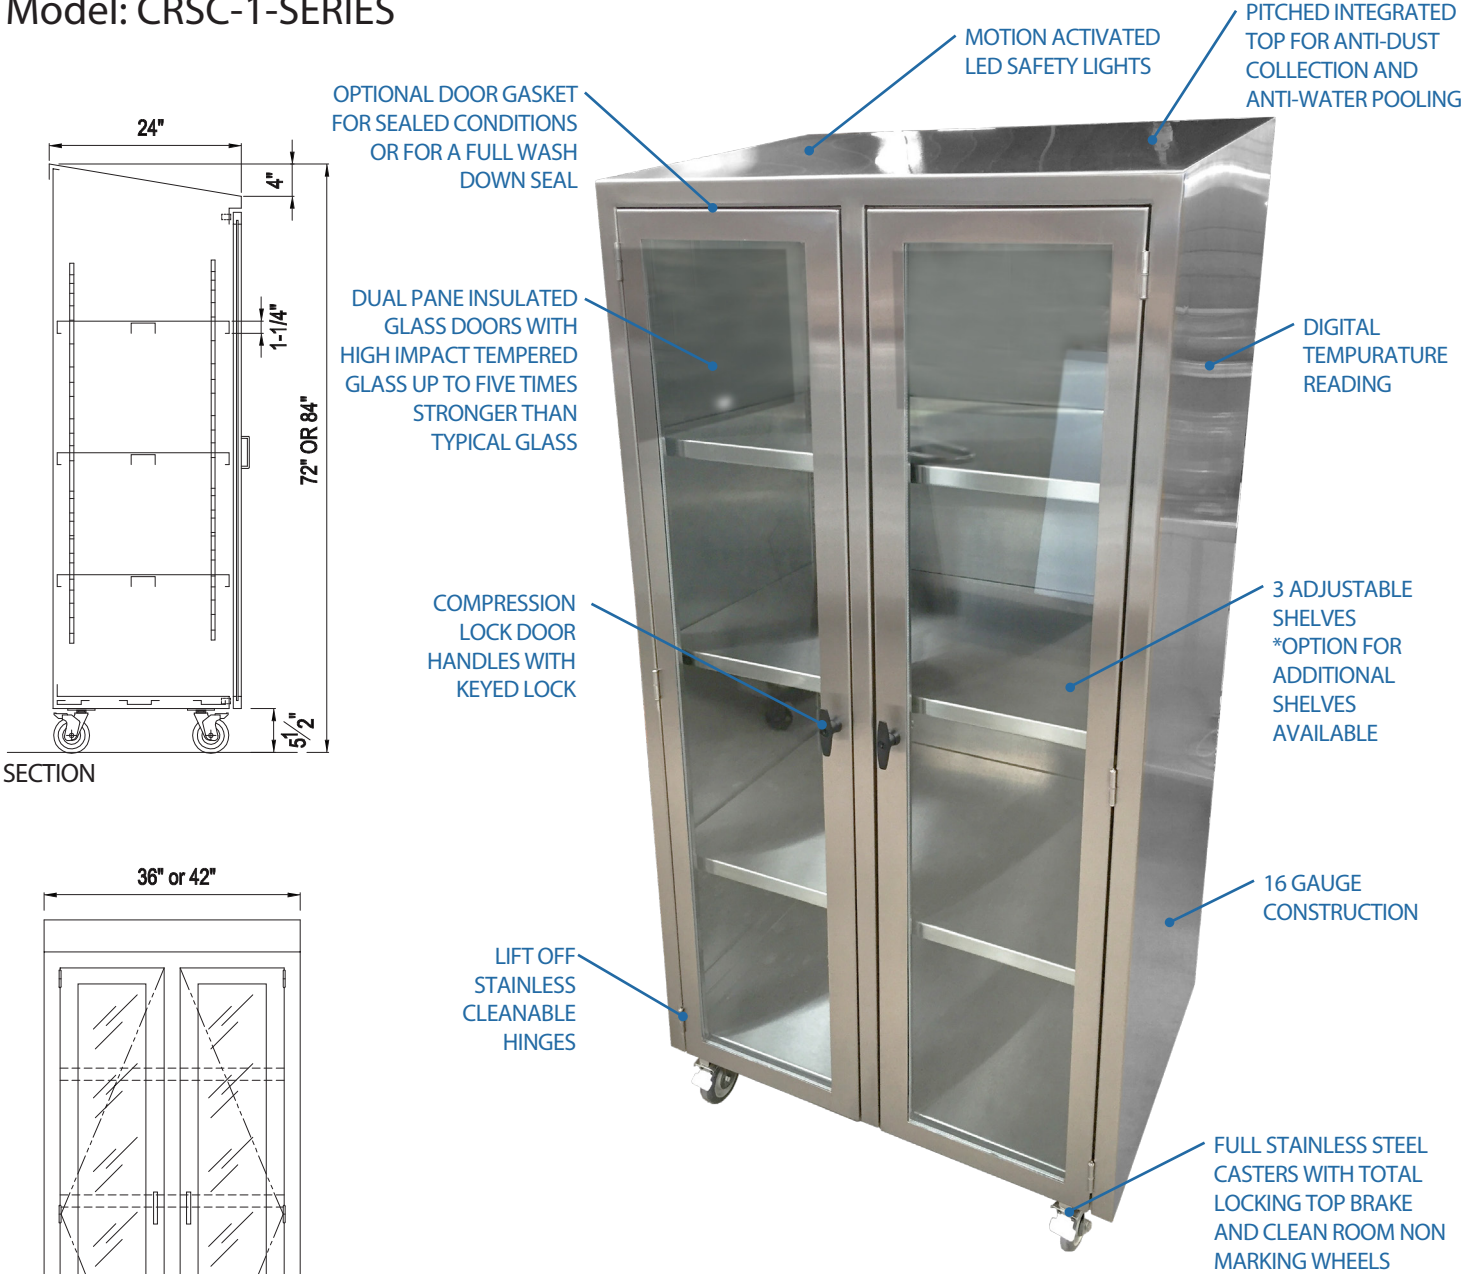

Made in the US since 1941

STAINLESS CLEAN ROOM CABINETS

Model: CRSC-1-SERIES

T-304 N.S.F.
CONSTRUCTION

SECTION

ELEVATION

MODEL #	DIMENSIONS	PRICE
CRSC-1A	48"x24"x72" TALL	\$5,850
CRSC-1B	42"x24"x72" TALL	\$5,250
CRSC-1C	36"x24"x72" TALL	\$4,650
CRSC-1D	32"x24"x72" TALL	\$4,250

MODEL #	DIMENSIONS	PRICE
CRSC-1E	48"x24"x84" TALL	\$6,578
CRSC-1F	42"x24"x84" TALL	\$5,888
CRSC-1G	36"x24"x84" TALL	\$5,198
CRSC-1H	32"x24"x84" TALL	\$4,738

USE FOR ARCHITECT / ENGINEER / CONTRACTOR APPROVAL