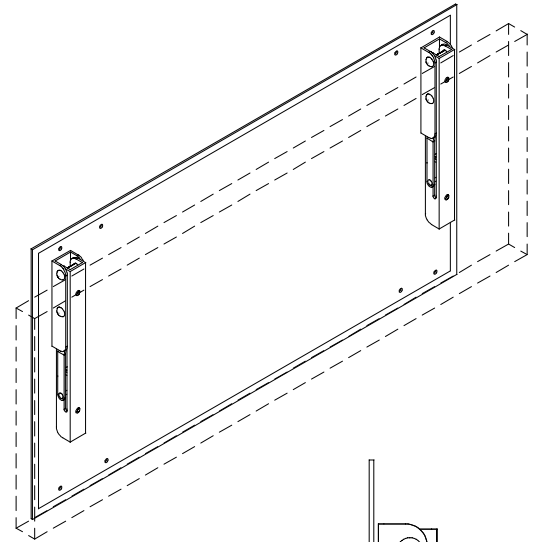

Made in the US since 1941

STAINLESS FOLD DOWN WALL SHELVING WITH FOLDING BRACKET ASSEMBLY

T-304 N.S.F.
CONSTRUCTION

UP POSITION

FOLD DOWN POSITION

DIMENSIONS	
A = _____	(16" MAX)
B = _____	
C = 10"	

USE FOR ARCHITECT / ENGINEER / CONTRACTOR APPROVAL