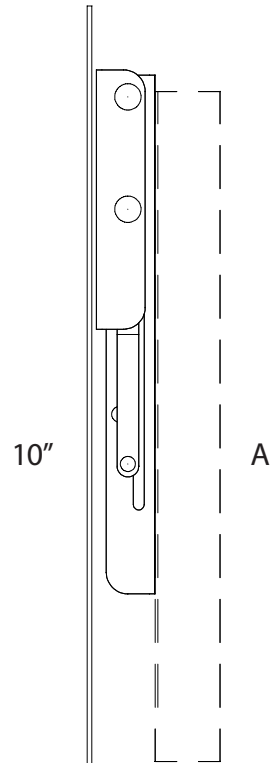

Made in the US since 1941

STAINLESS FOLD DOWN WALL SHELVING WITH FOLDING BRACKET ASSEMBLY

T-304 N.S.F.
CONSTRUCTION

UP POSITION

FOLD DOWN POSITION

DIMENSIONS	
A = _____	(16" MAX)
B = _____	
C = 10"	

USE FOR ARCHITECT / ENGINEER / CONTRACTOR APPROVAL

Job name _____

Date _____ QTY _____ Contractor _____

Model No. _____ Customer _____ Architect/Engineer _____

Performance Through Stainless!

43 South Linden Ave South San Francisco CA 94080 Ph (650) 589-4231 Fax (650) 589-3981 www.berlinusa.com