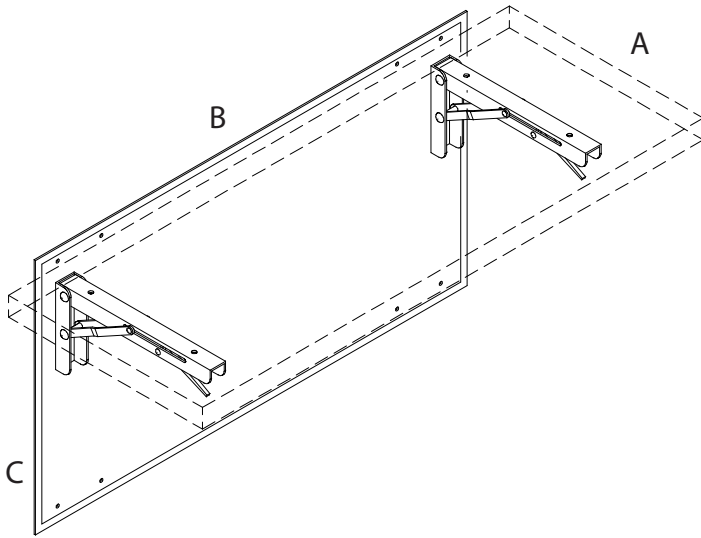

Made in the US since 1941

STAINLESS FOLD DOWN WALL SHELVING WITH FOLDING BRACKET ASSEMBLY

T-304 N.S.F.
CONSTRUCTION

UP POSITION

FOLD DOWN POSITION

DIMENSIONS	
A = _____	(16" MAX)
B = _____	
C = 10"	

USE FOR ARCHITECT / ENGINEER / CONTRACTOR APPROVAL