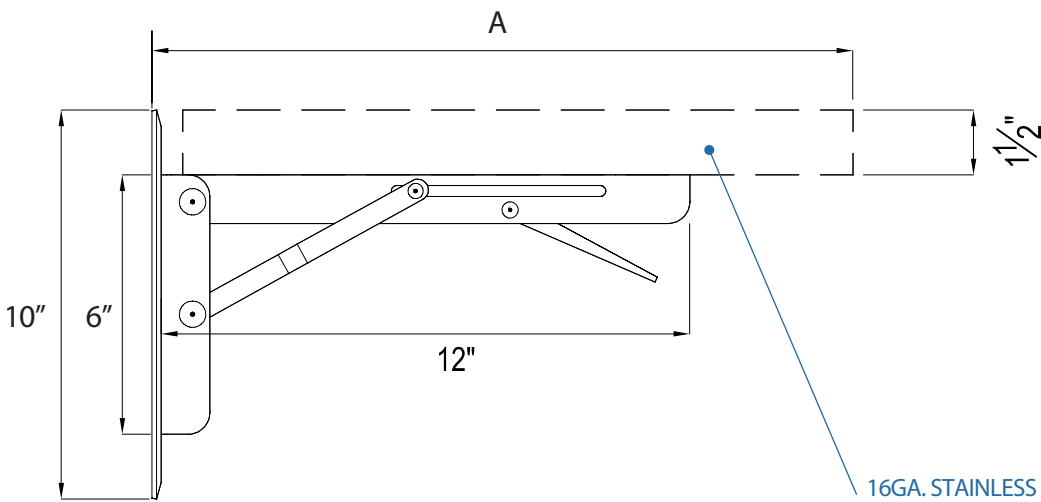

Made in the US since 1941

STAINLESS FOLD DOWN WALL SHELVING WITH FOLDING BRACKET ASSEMBLY

T-304 N.S.F.
CONSTRUCTION

UP POSITION

FOLD DOWN POSITION

DIMENSIONS	
A = _____	(16" MAX)
B = _____	
C = 10"	

USE FOR ARCHITECT / ENGINEER / CONTRACTOR APPROVAL