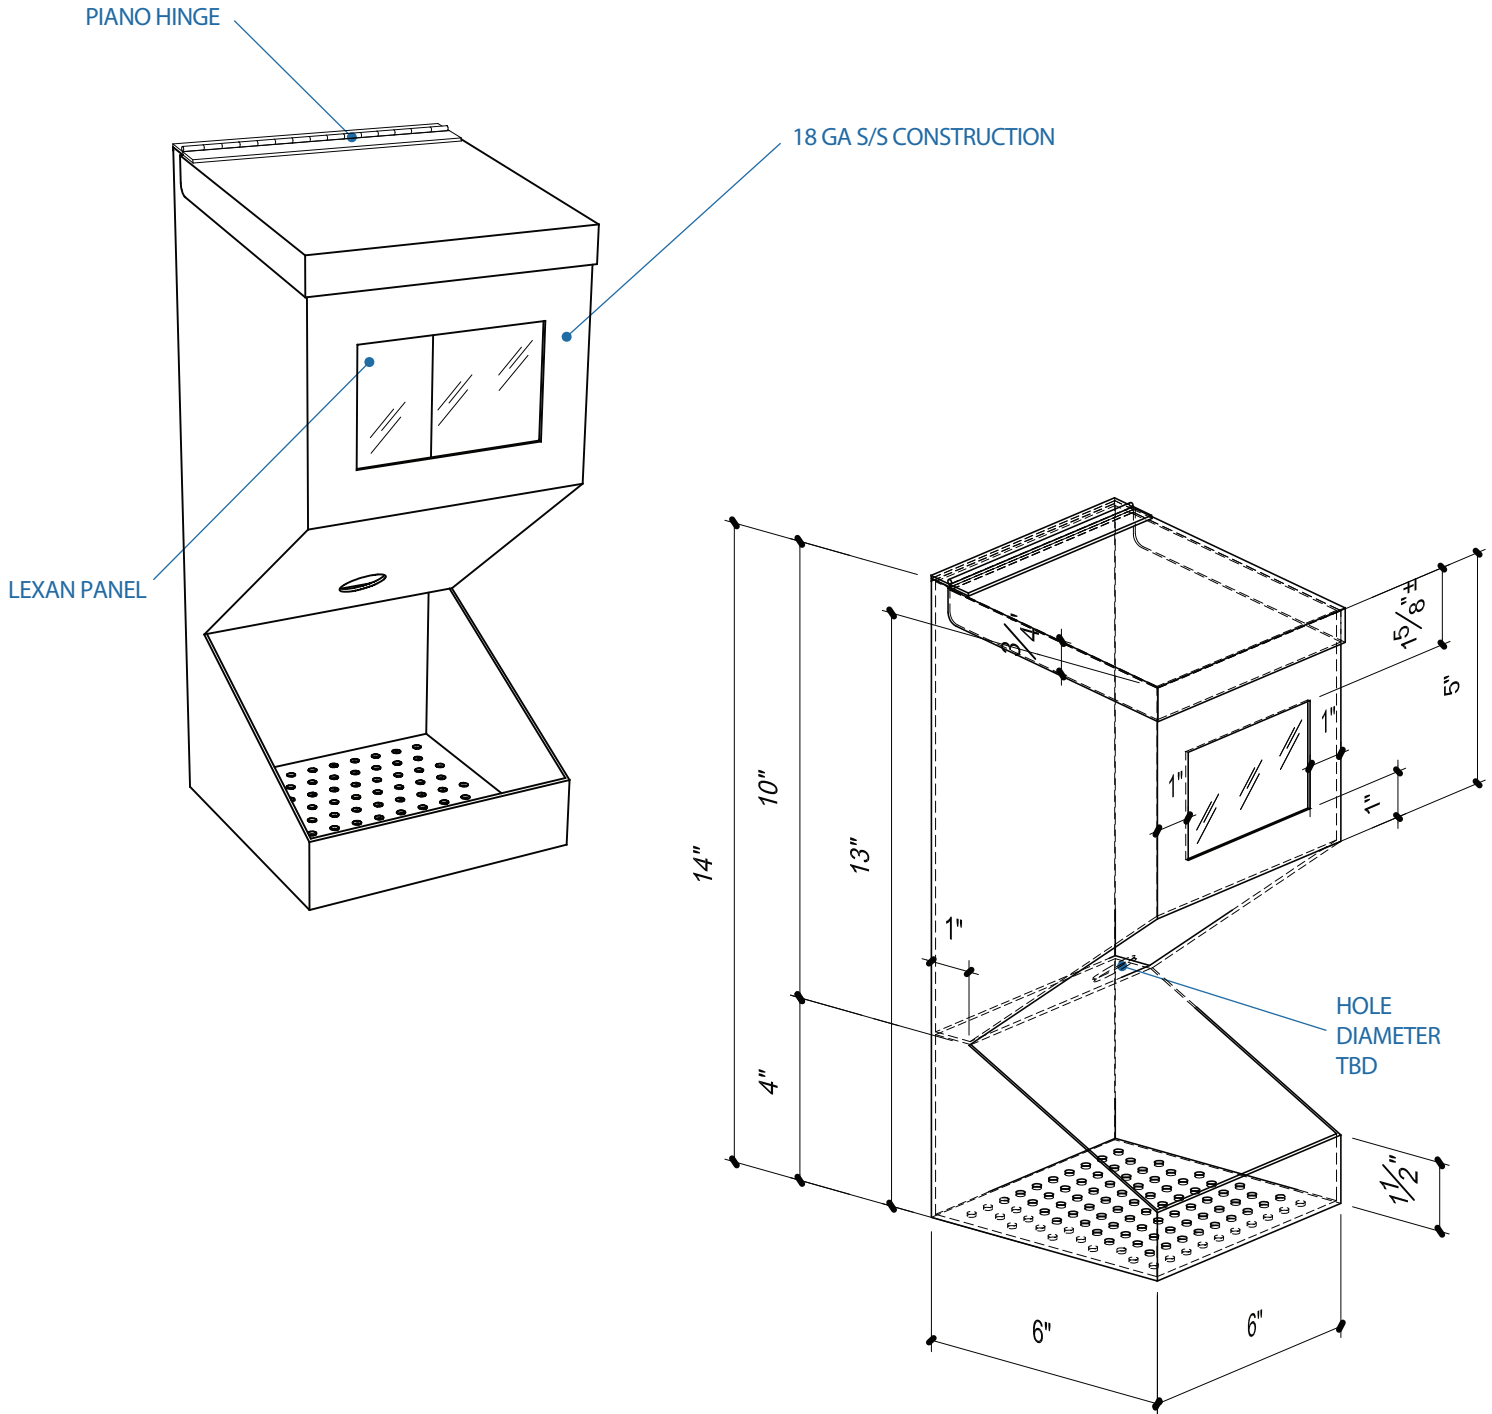

Made in the US since 1941

WALL MOUNTED EARPLUG DISPENSER

MODEL WM-QRS51 | DWG 03373

USE FOR ARCHITECT / ENGINEER / CONTRACTOR APPROVAL

Job name _____

Date _____ QTY _____ Contractor _____

Model No. _____ Customer _____ Architect/Engineer _____