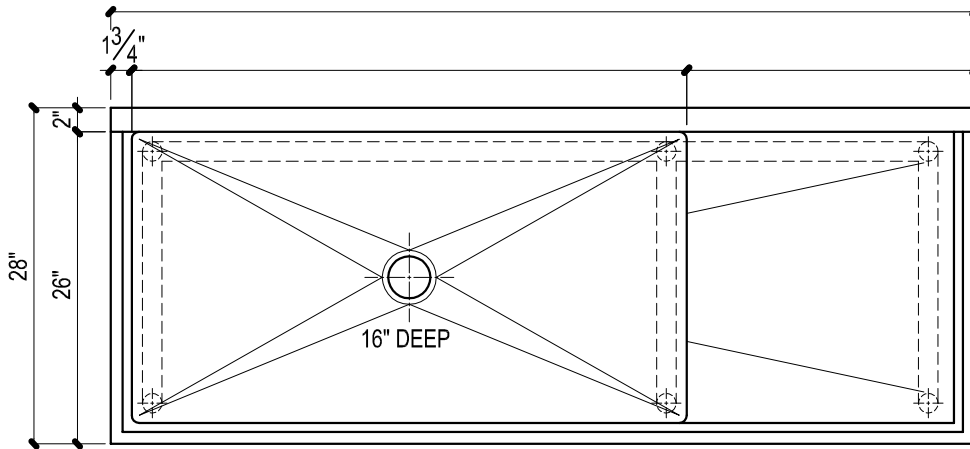

MADE IN
THE U.S.A.
CERTIFIED
TO ANSI

PLAN VIEW

SCALE: 3/4"=1'-0"

NOTE:

LEFT OR RIGHT
DRAINBOARD OPTION

FRONT ELEVATION

SCALE: 3/4"=1'-0"