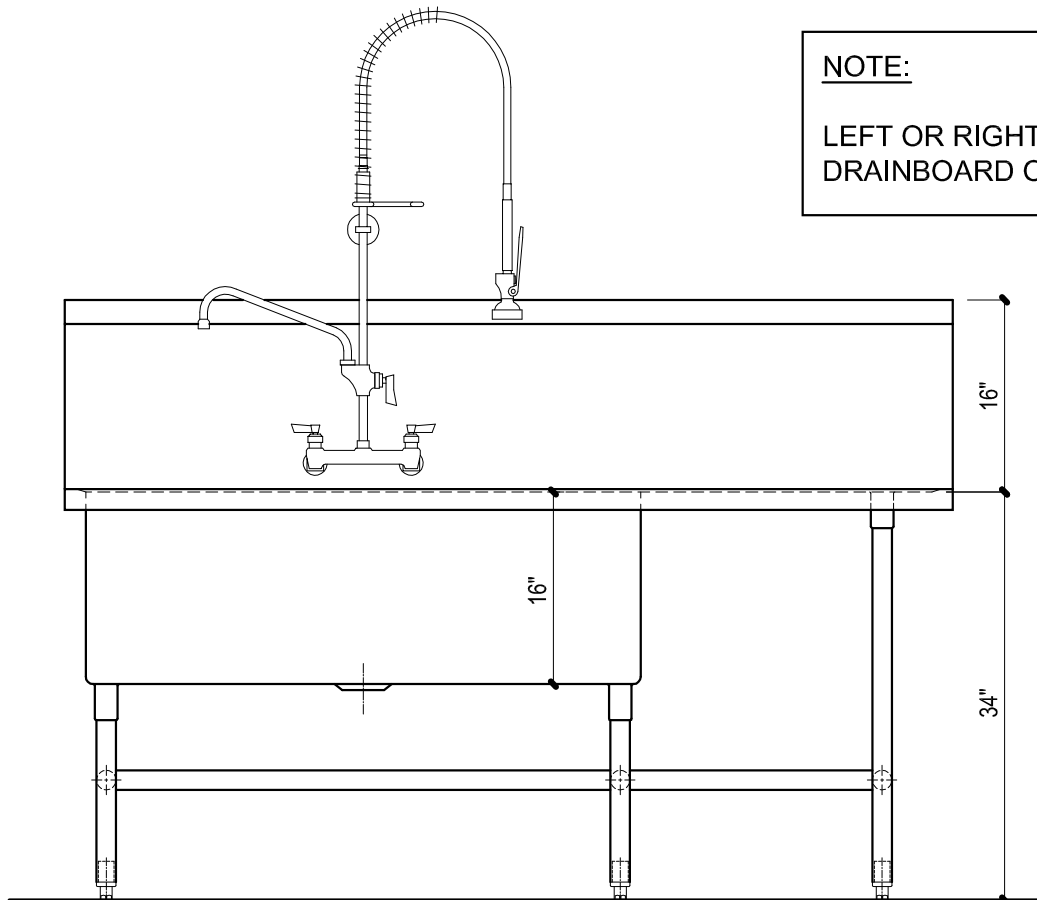

MADE IN
THE U.S.A.
CERTIFIED
TO ANSI

PLAN VIEW

SCALE: 3/4"=1'-0"

NOTE:

LEFT OR RIGHT
DRAINBOARD OPTION

FRONT ELEVATION

SCALE: 3/4"=1'-0"