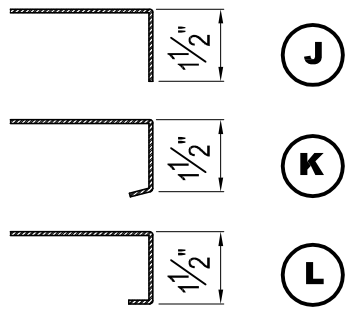

**BULL NOSE**

**90° TURN DOWN**

**70° TURN DOWN**

**HEMMED**

**SPLASH DETAILS**

**HIPPED EDGE**

**CLEAN ROOM CONSTRUCTION**

**MARINE EDGE**

**CUSTOM**

**EXAMPLE TOP WITH SUBTOP**